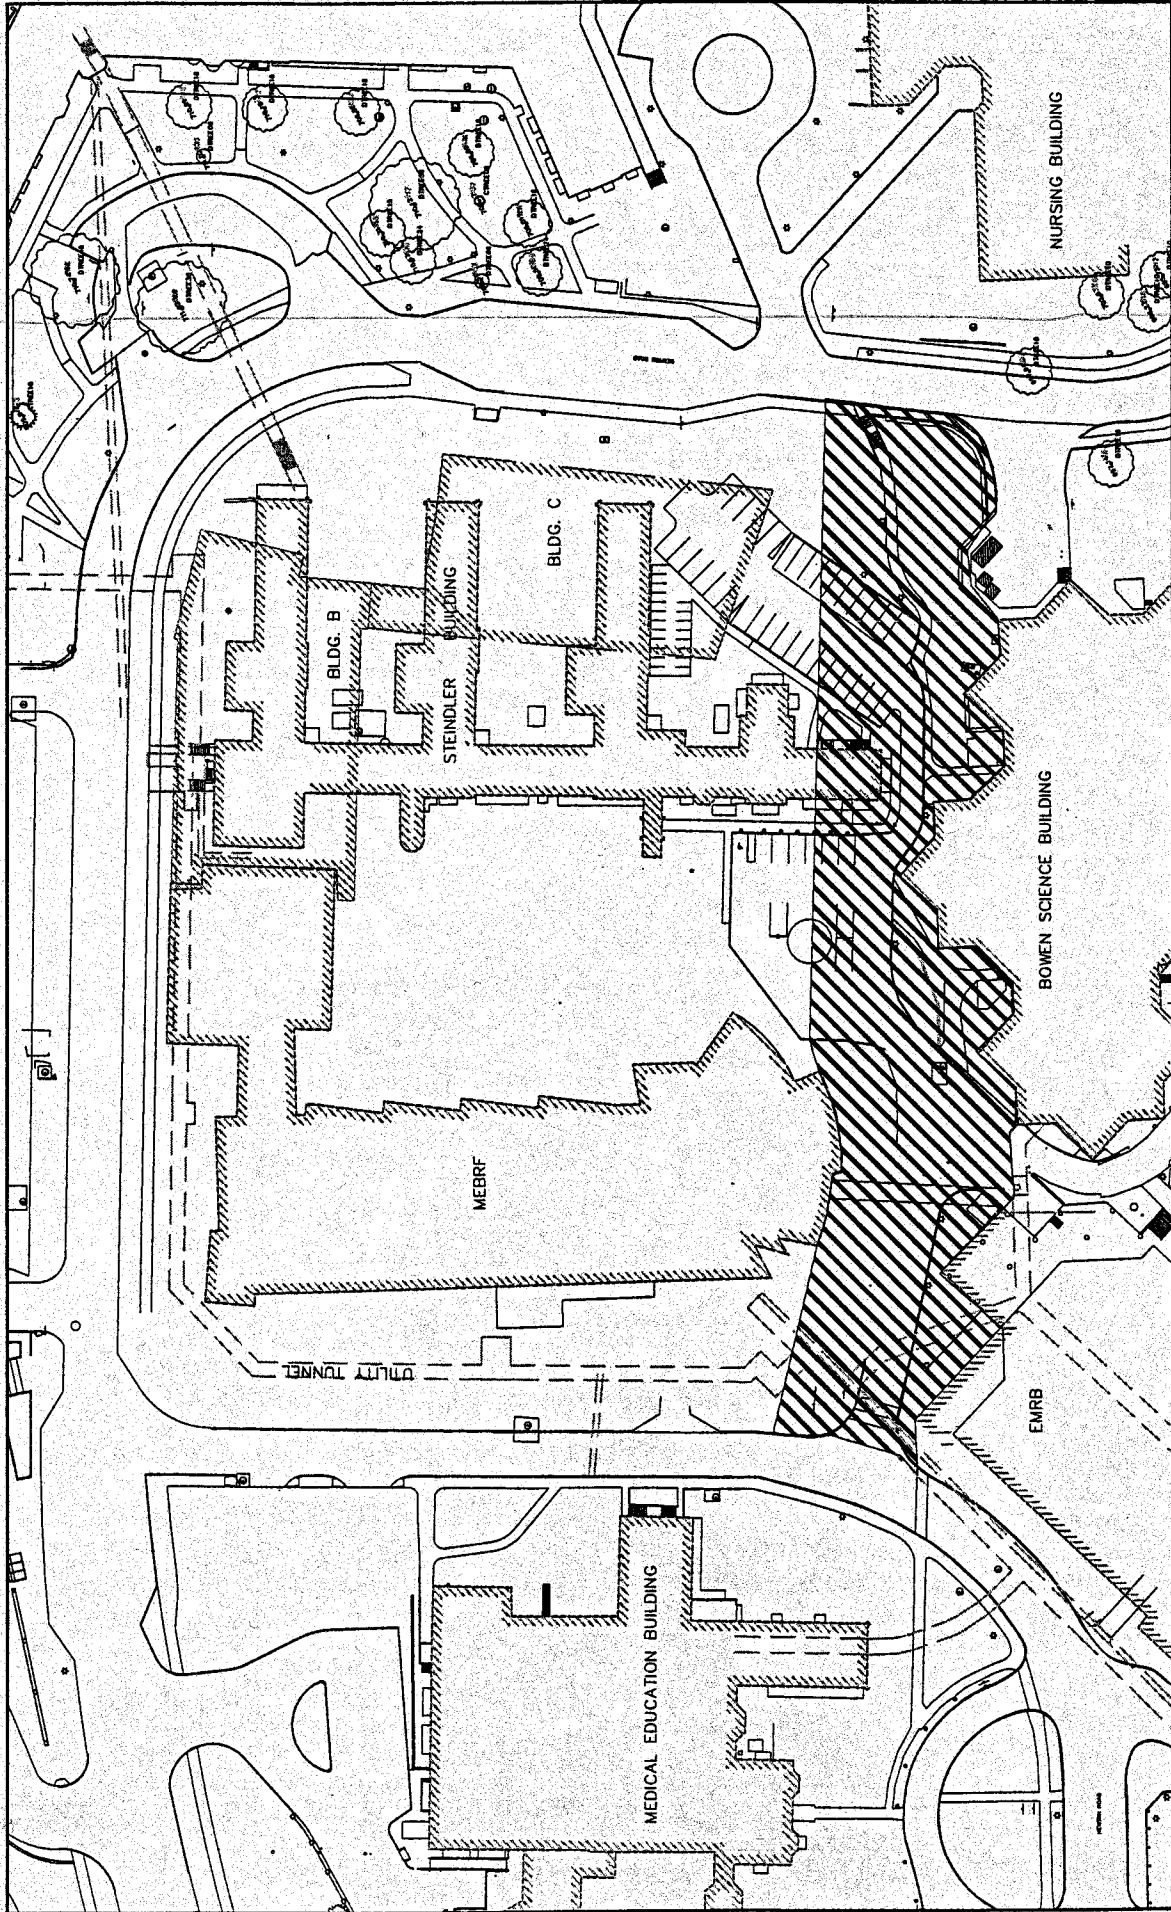

Scale: 1" = 200'

LOCATION MAP

Health Sciences Campus
Site Improvements Phases 2B and 3

Plotted 10-4-01
HSC-landscape2-3

THE UNIVERSITY OF IOWA

Scale: 1" = 20'

THE UNIVERSITY OF IOWA - LOCATION MAP
 Health Sciences Campus - Utility Relocation, Phase II

Plotted 10-02-01

HSC-Utility-ph2