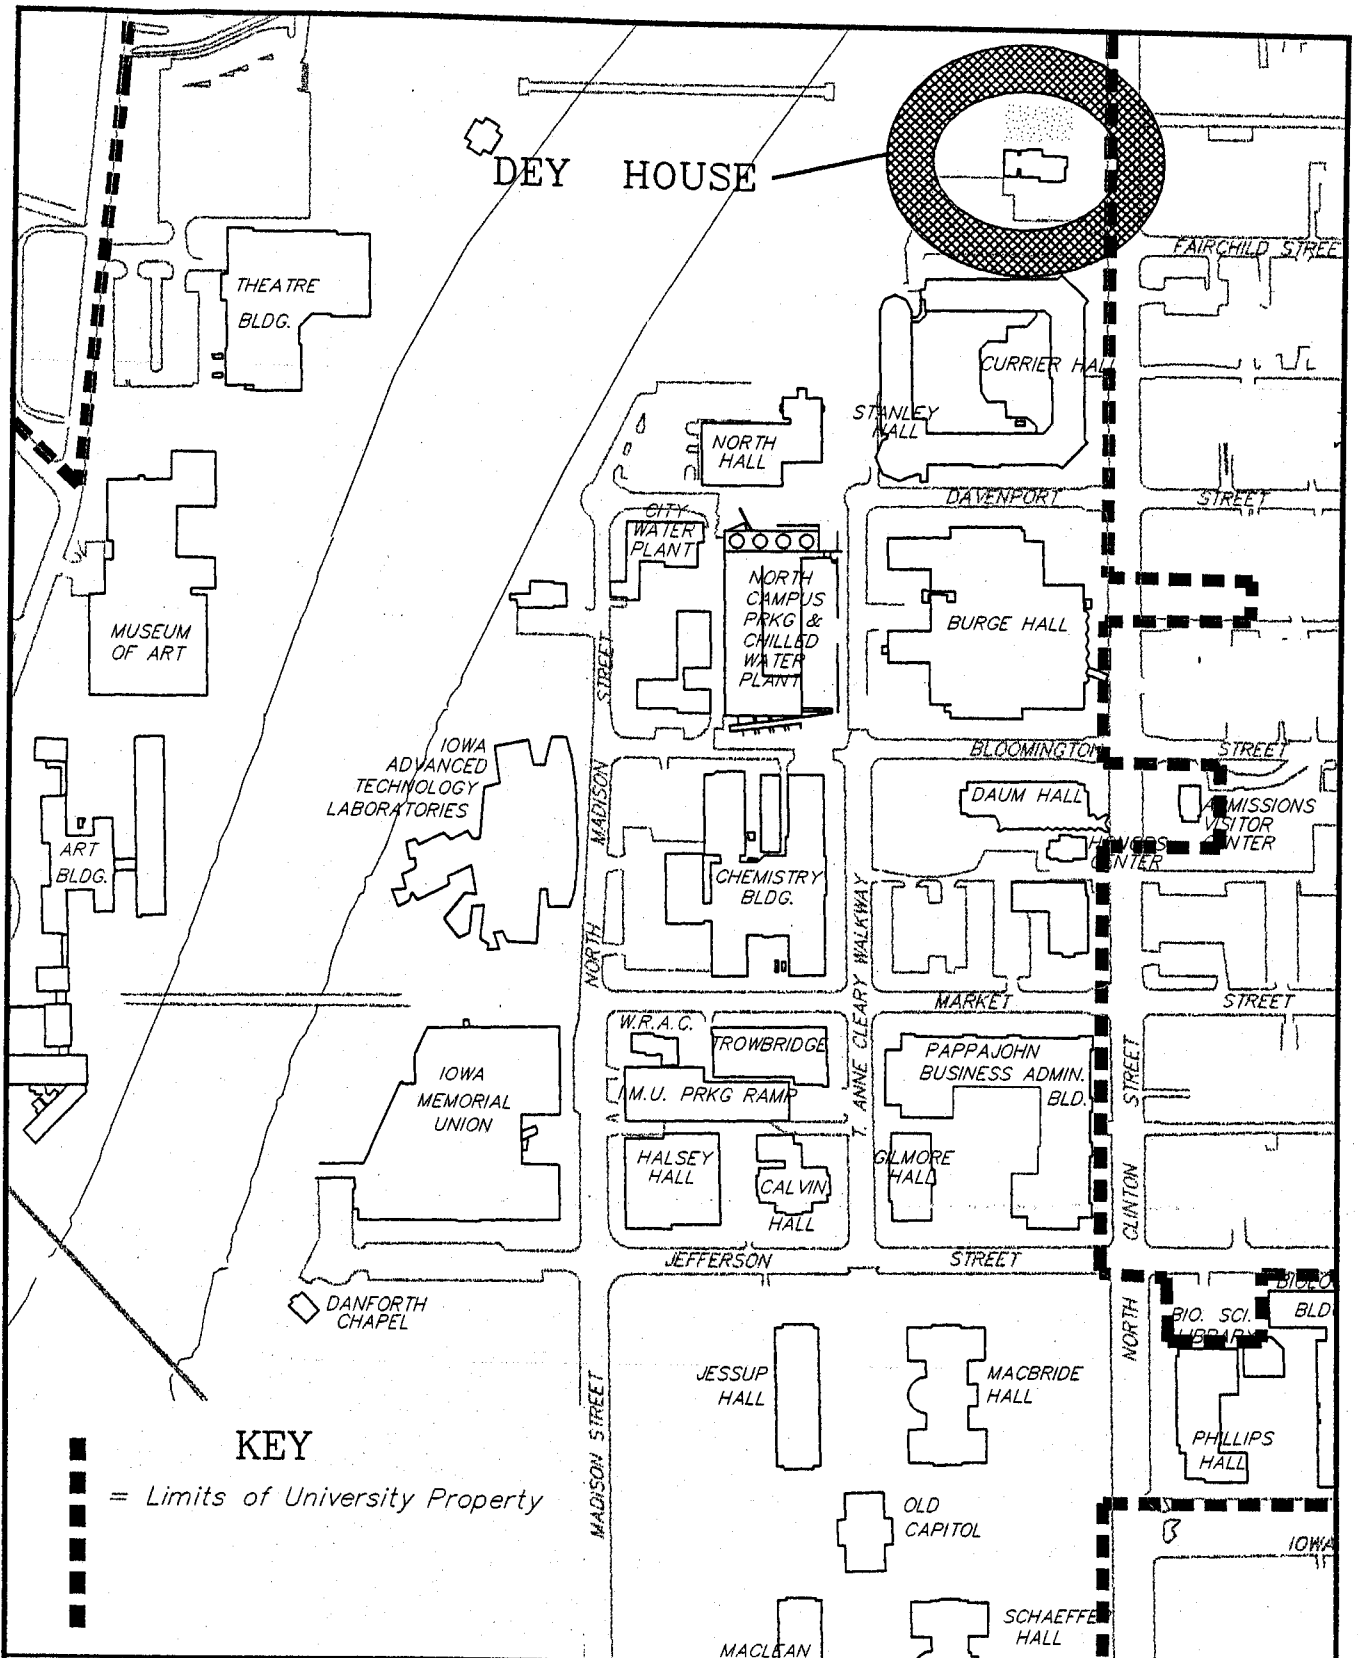

# UNIVERSITY OF IOWA HOSPITALS AND CLINICS

**KEY**  
 = Limits of University Property

THE UNIVERSITY OF IOWA  
 SITE OF  
 DEY HOUSE

Scale: 1" = 280'  
 PLOTTED 06-04-01

dh-bor.dwg