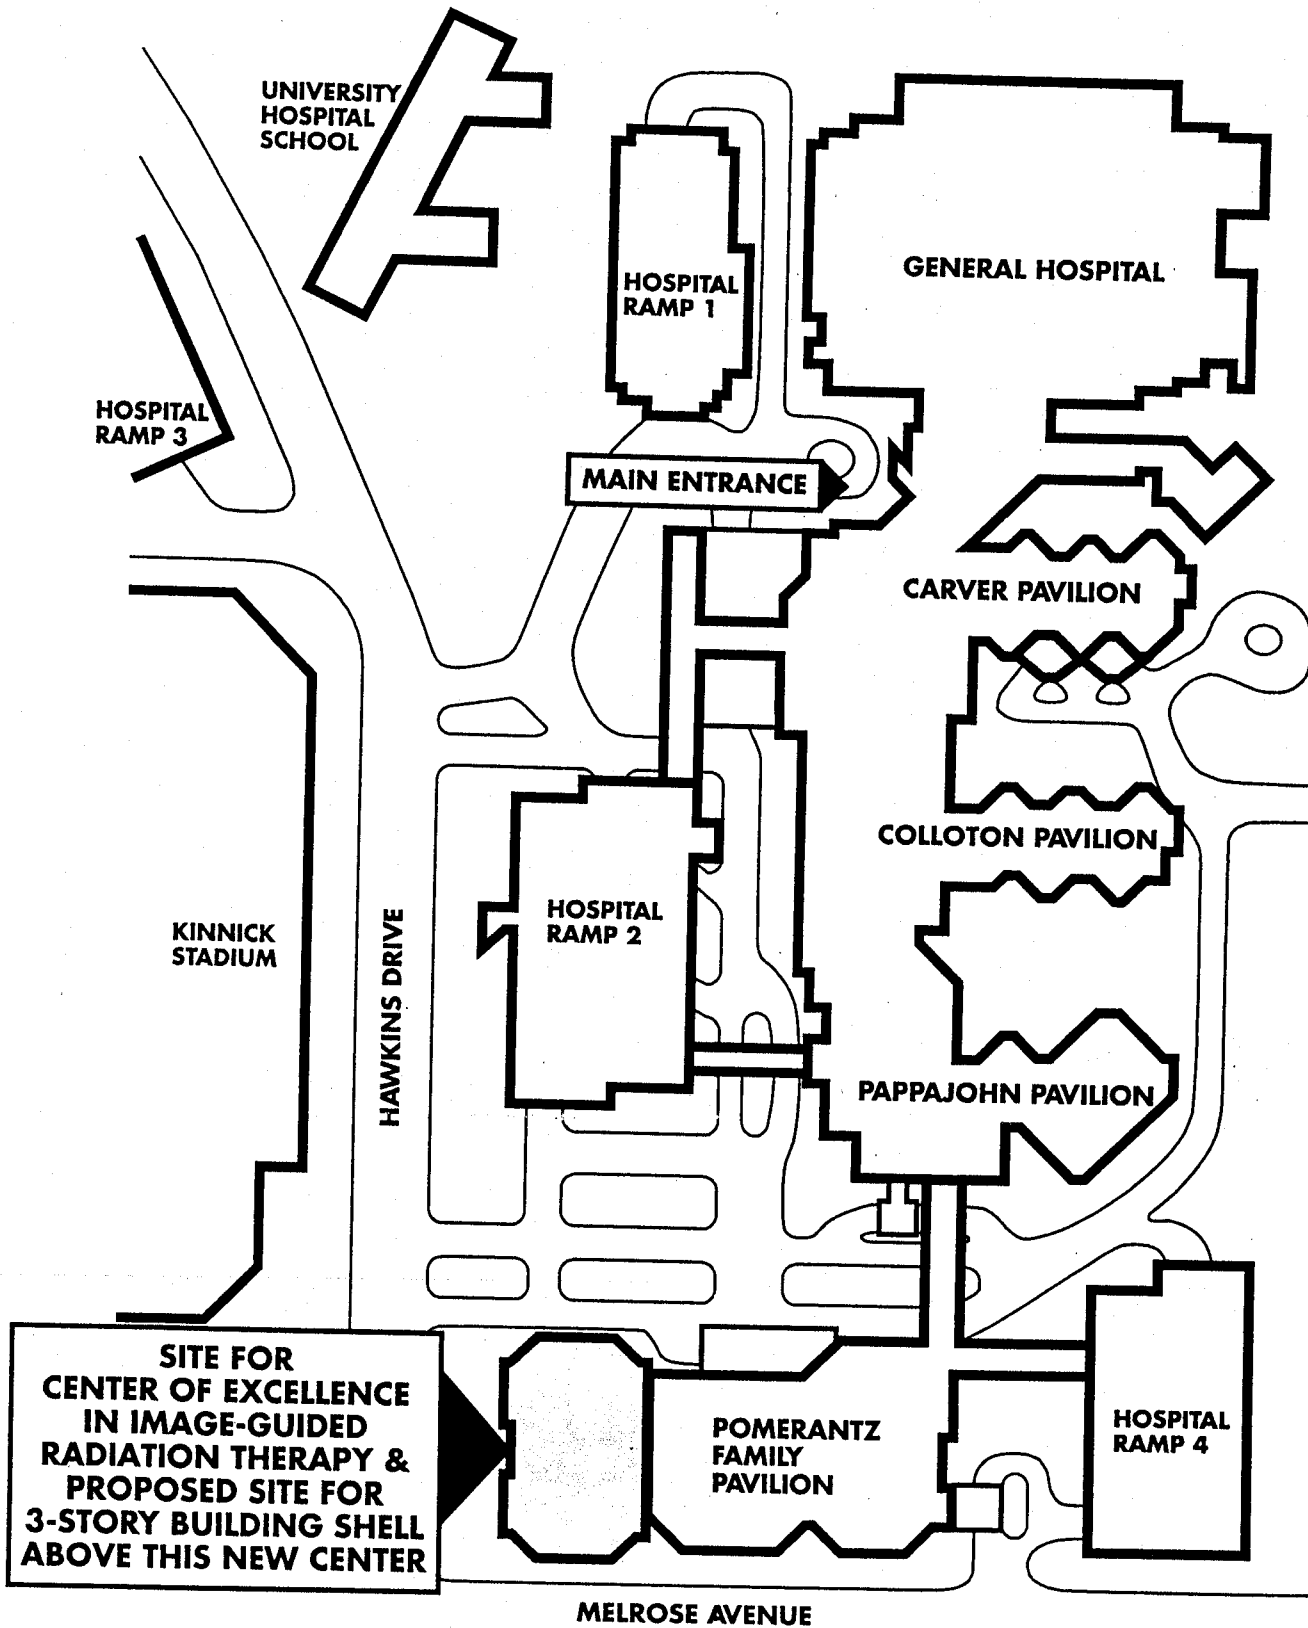

# UNIVERSITY OF IOWA HOSPITALS AND CLINICS

**KEY**  
 = Limits of University Property

THE UNIVERSITY OF IOWA  
 SITE OF  
 DEY HOUSE

Scale: 1" = 280'  
 PLOTTED 06-04-01

dh-bor.dwg