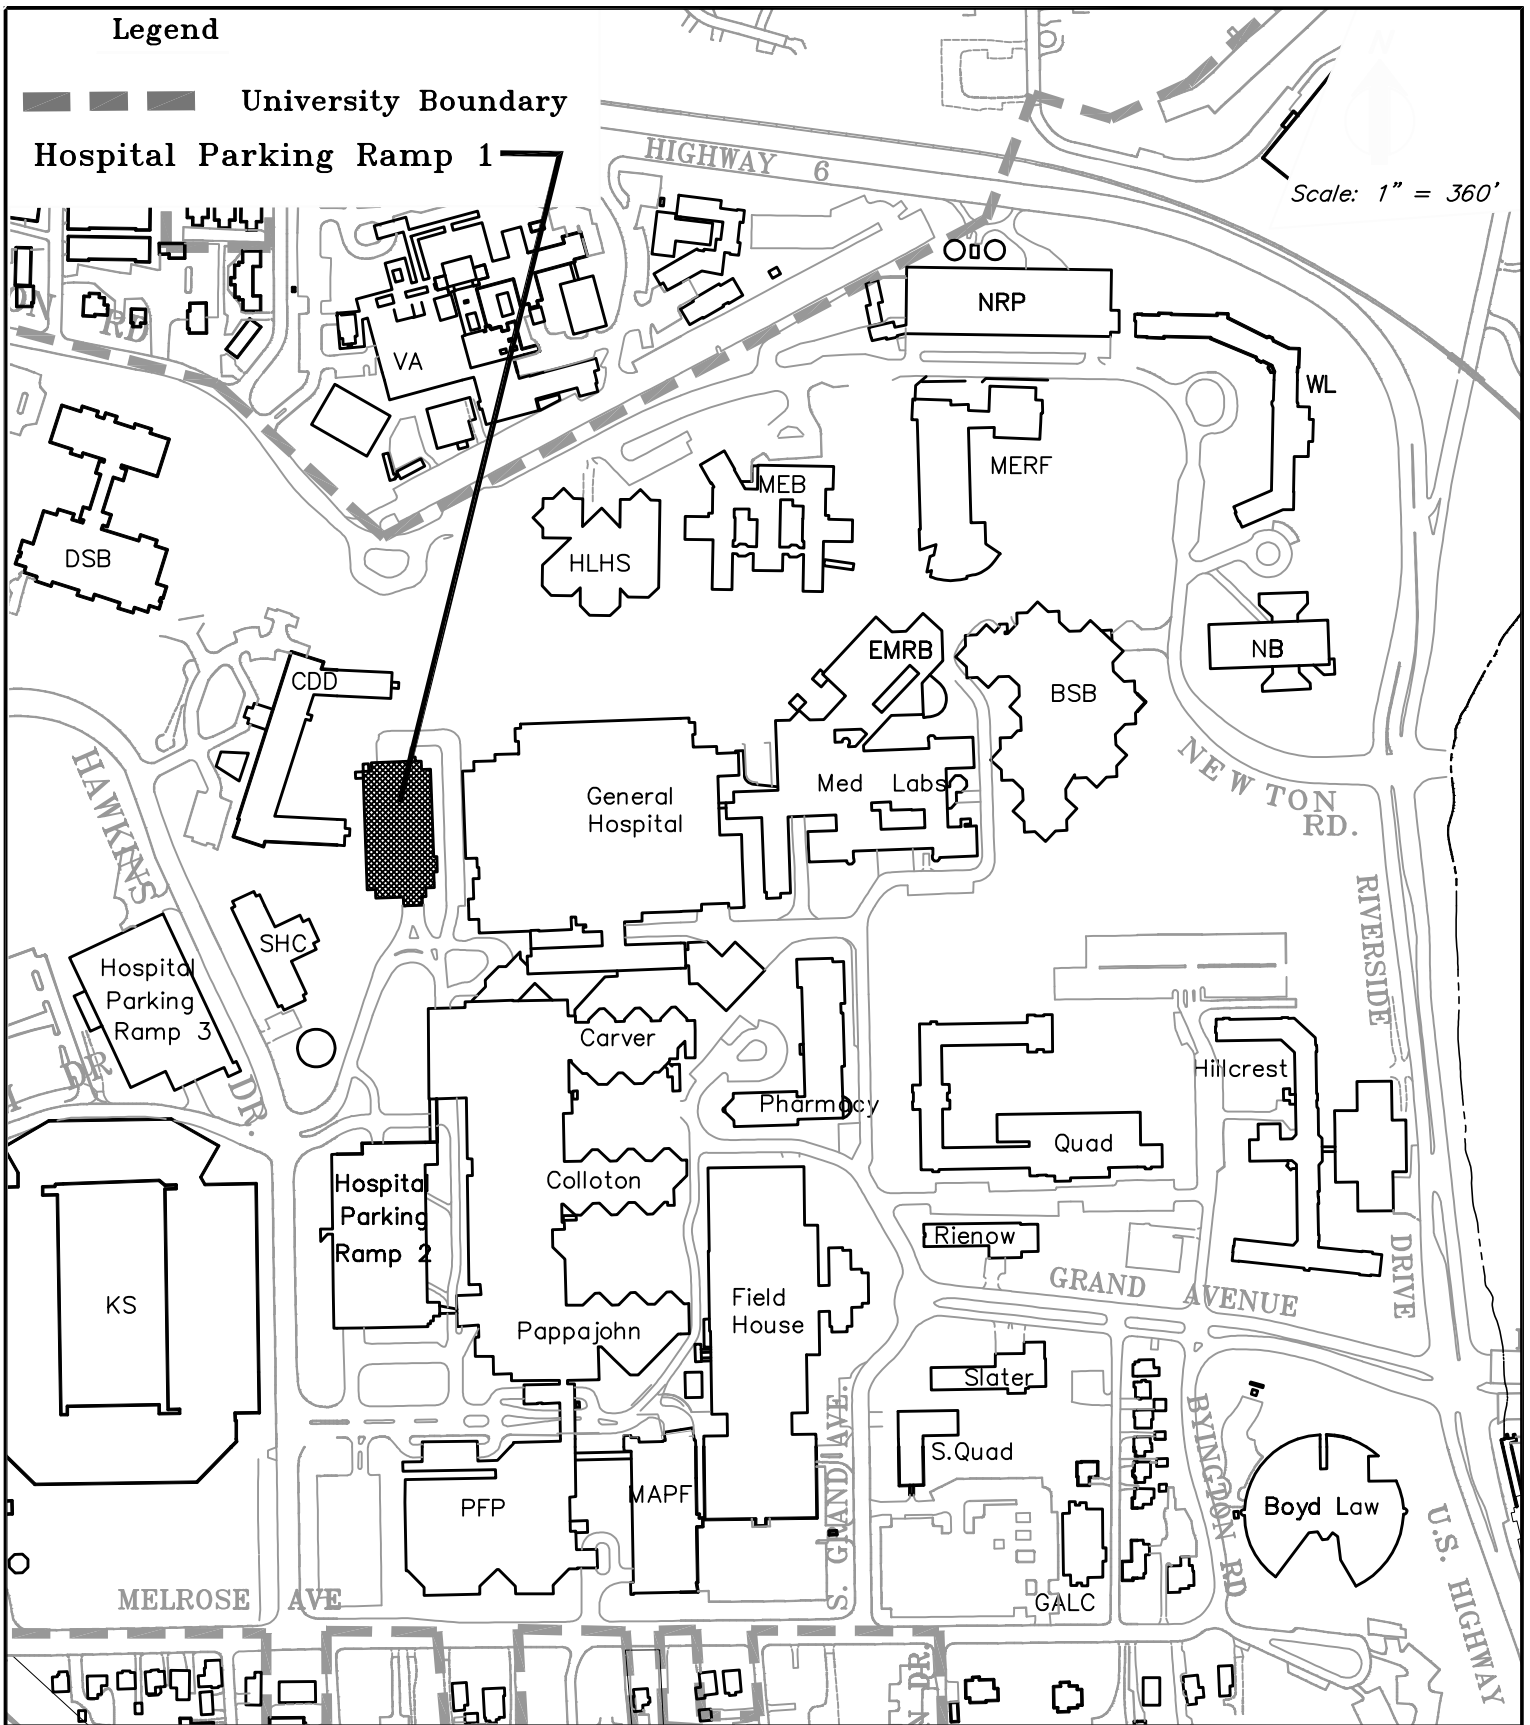

Legend

University Boundary

Hospital Parking Ramp 1

Scale: 1" = 360'

THE UNIVERSITY OF IOWA

Location Map:
Hospital Parking Ramp 1

HPR1.dwg
Plotted: September 5, 2003