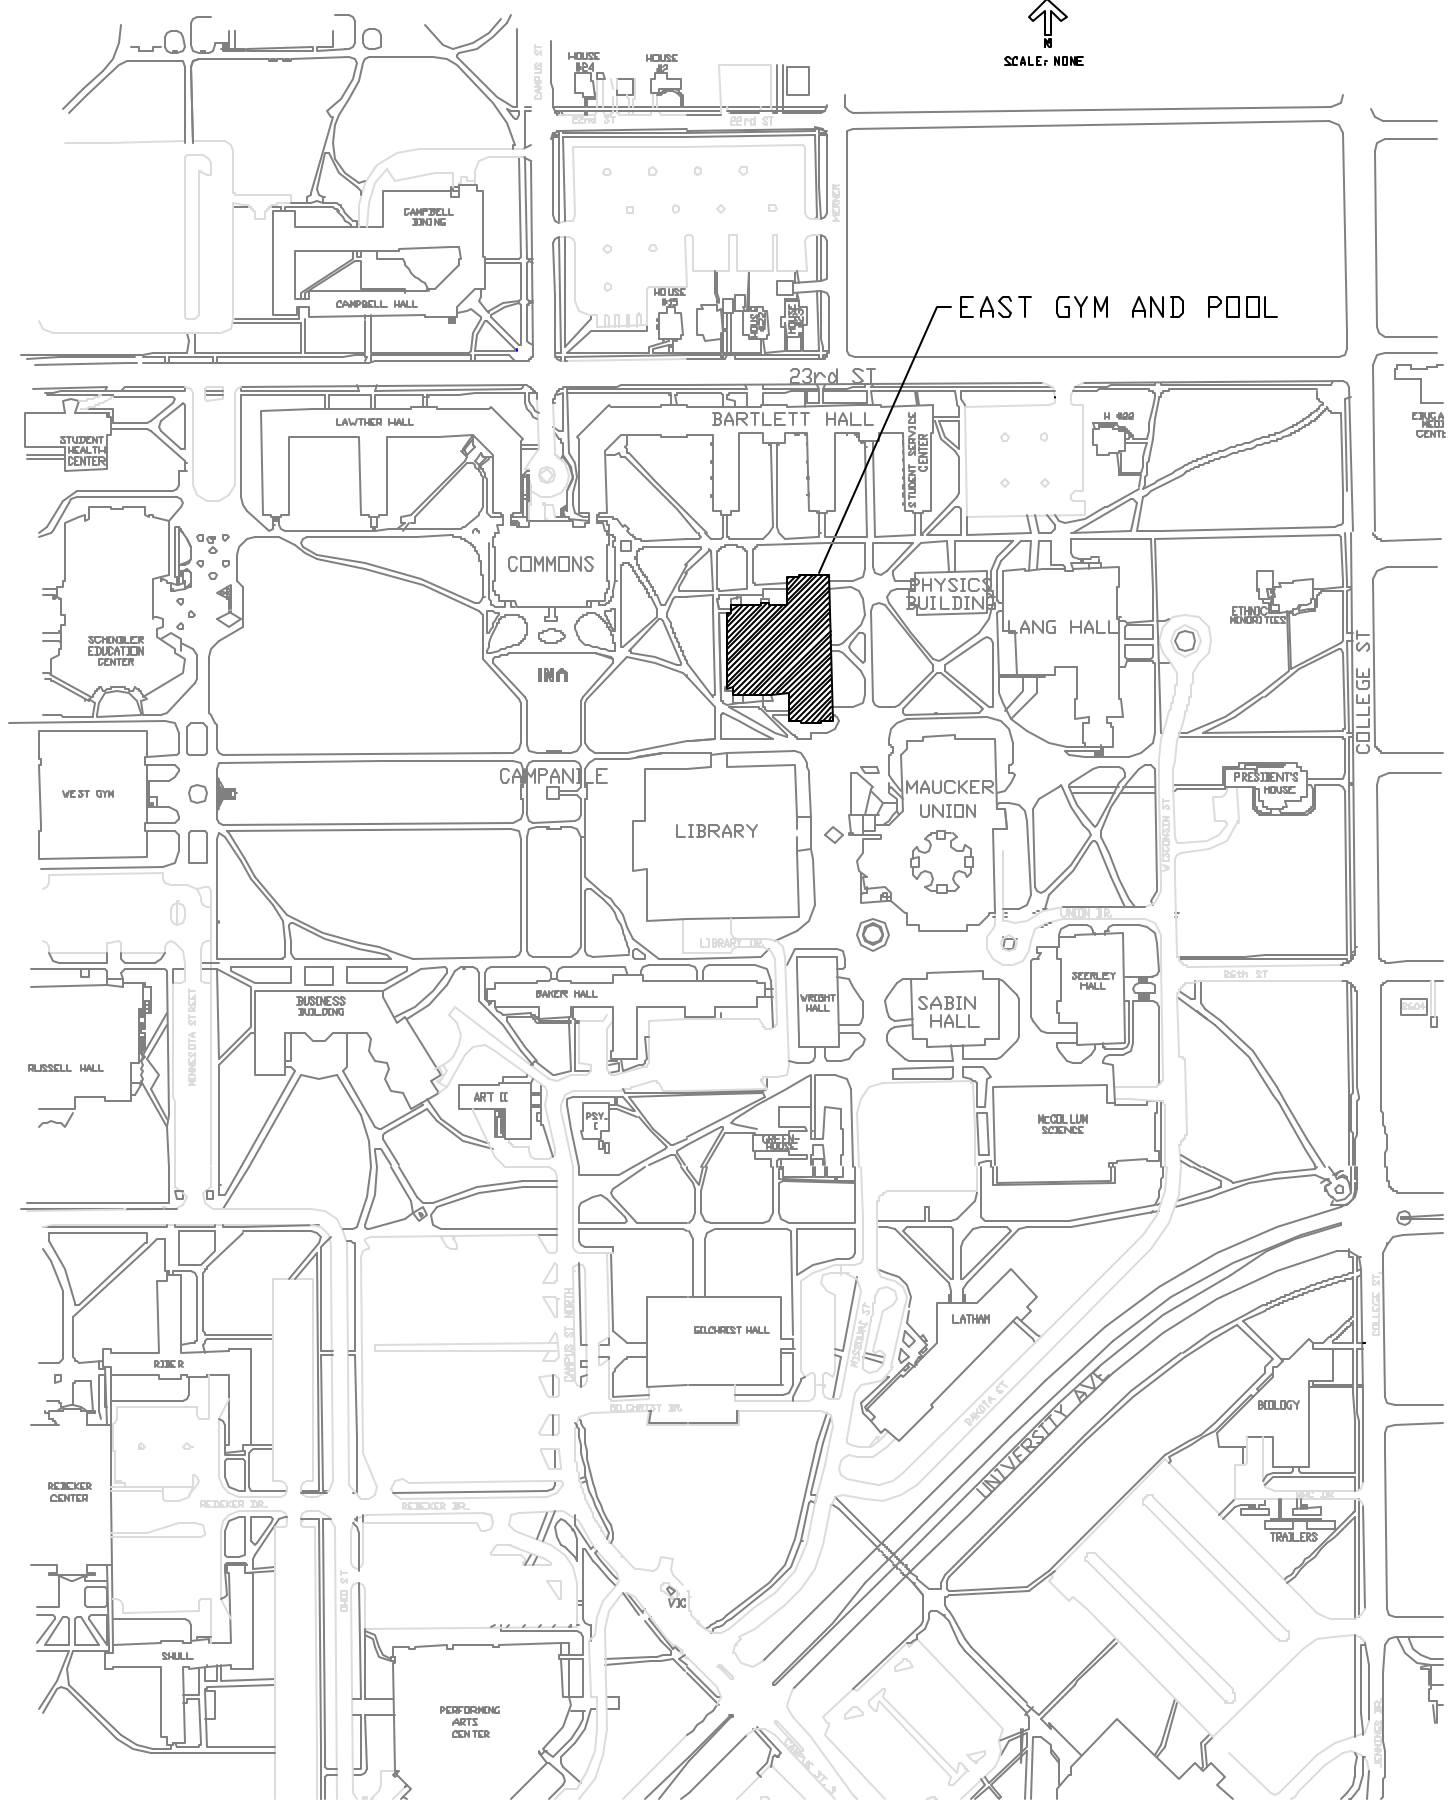

STRAYER WOOD LOOP

STRAYER WOOD DR

MINNESOTA STREET

27th ST

SCALE: NONE

EAST GYM AND POOL

INSTITUTIONAL ROADS 2003

22nd STREET