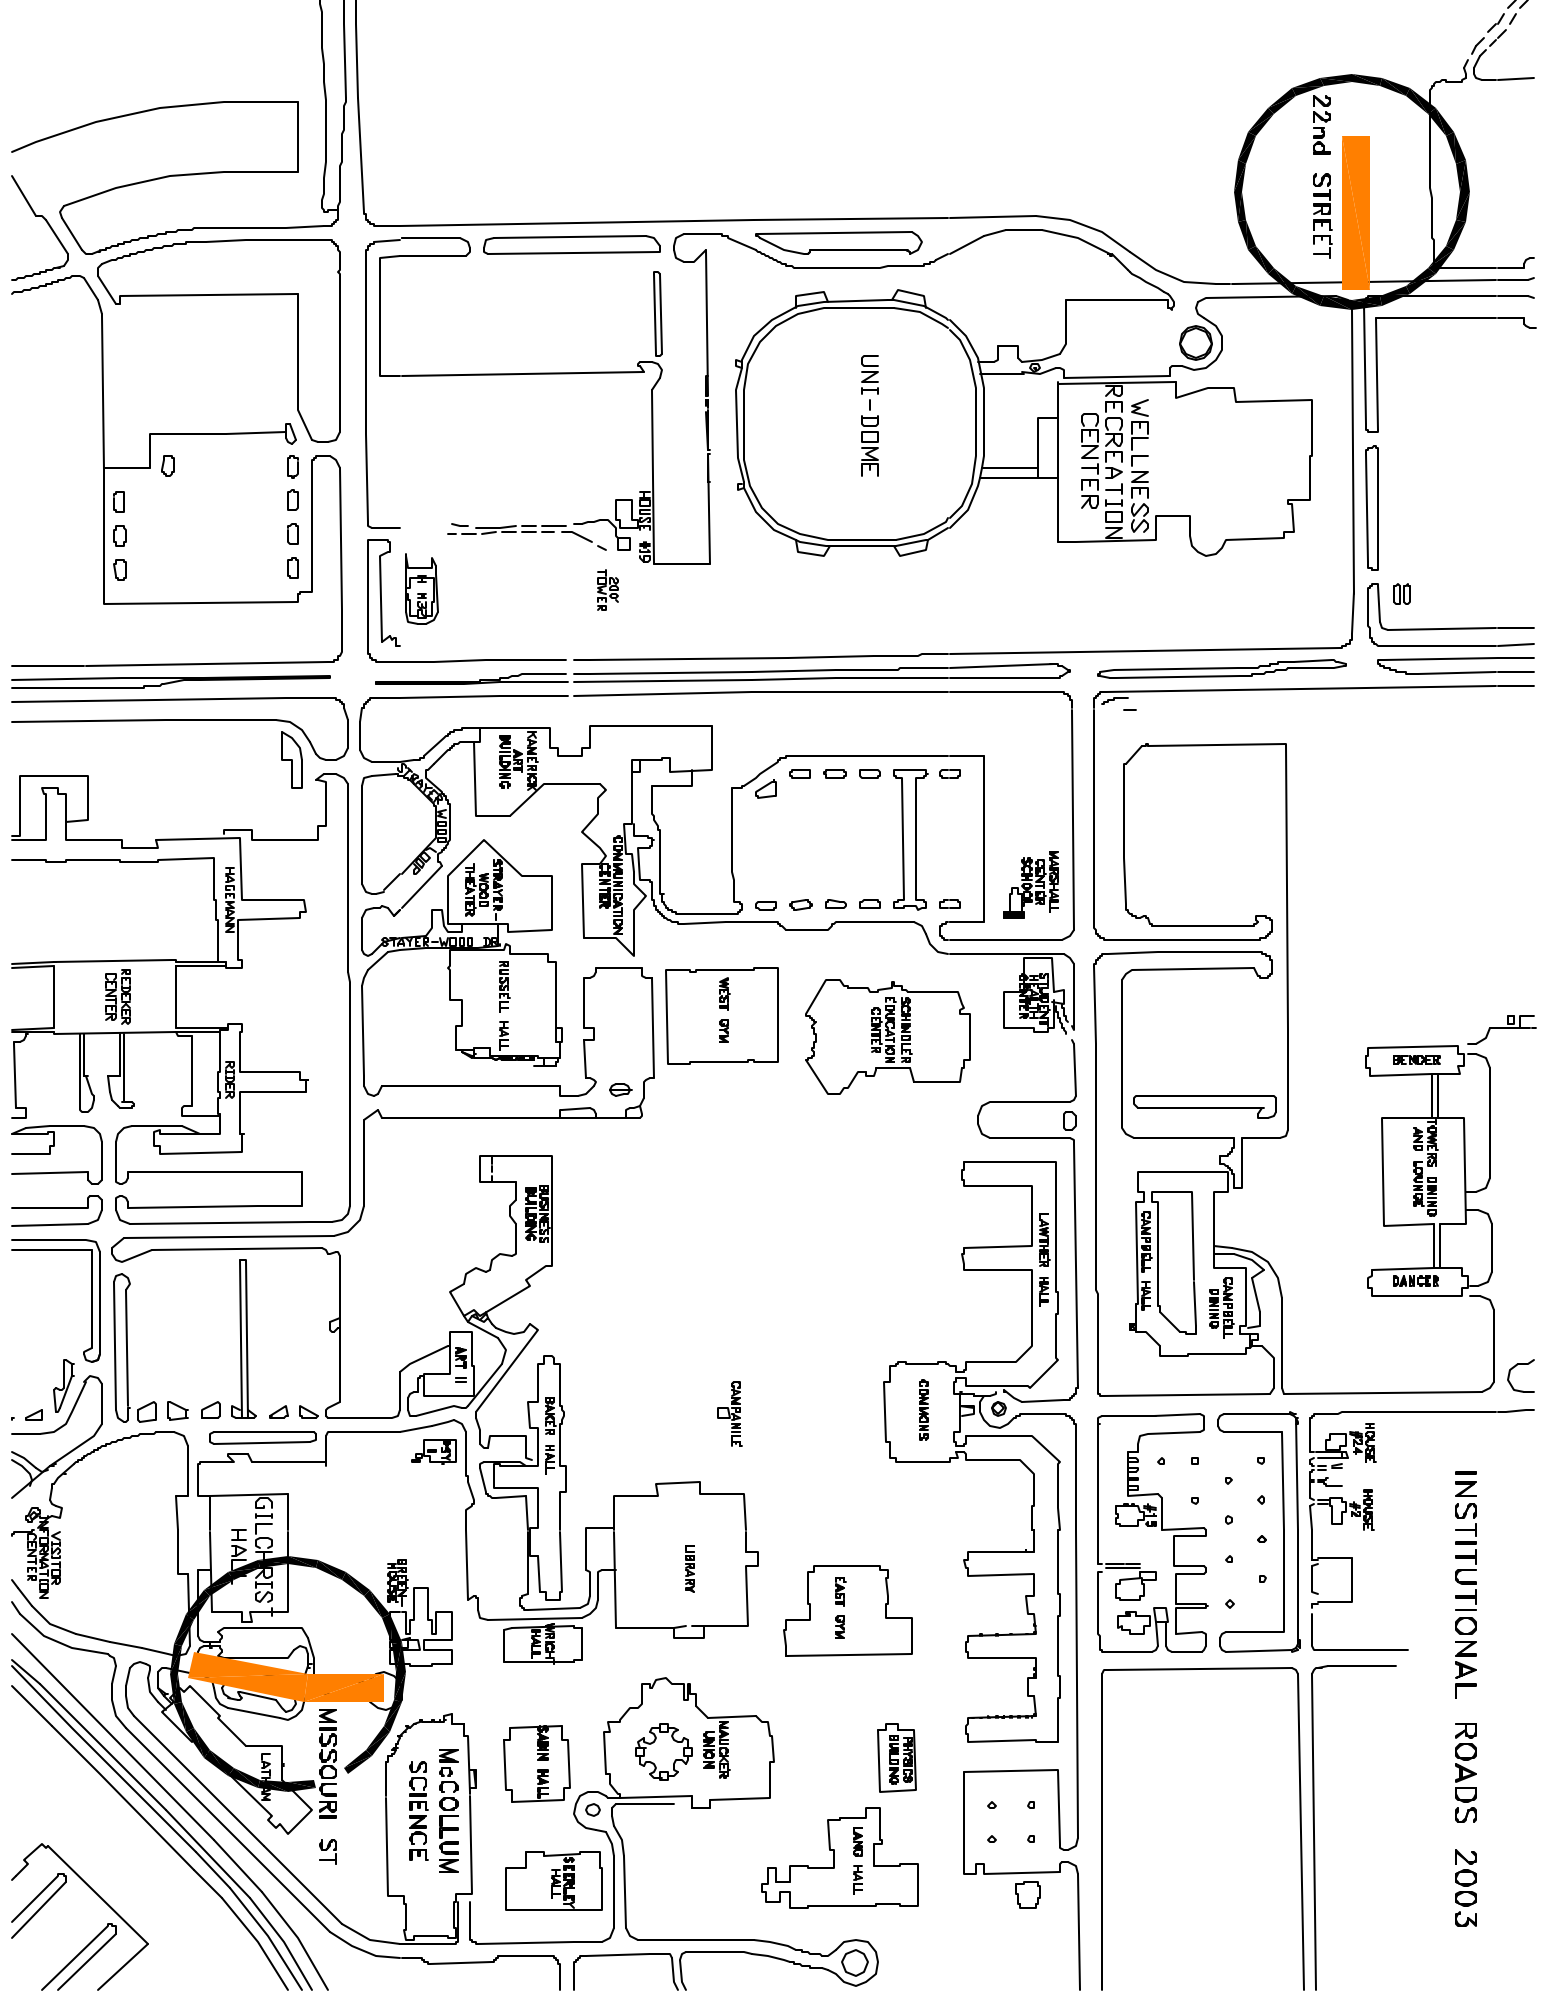

WELLNESS RECREATION CENTER

UNI-DOME

H#19

H#32

27th ST

23rd ST

HUDSON ROAD

MARSHALL CENTER SCHOOL

STRAYER WOOD LOOP

STRAYER WOOD DR

MINNESOTA STREET

27th ST

SCALE: NONE

EAST GYM AND POOL

INSTITUTIONAL ROADS 2003

22nd STREET

FRISBEE BUILDING

LANG HALL

MCCOLLUM SCIENCE

SAMIN HALL

STREIBY HALL

GILCHRIST HALL

MISSOURI ST

HOUSE #24
HOUSE #23
HOUSE #22

HALEMAN

RECKER CENTER

RODER

VISITOR INFORMATION CENTER

PHYSIC

LANTAN

WEST CAMPUS RECREATION FIELDS